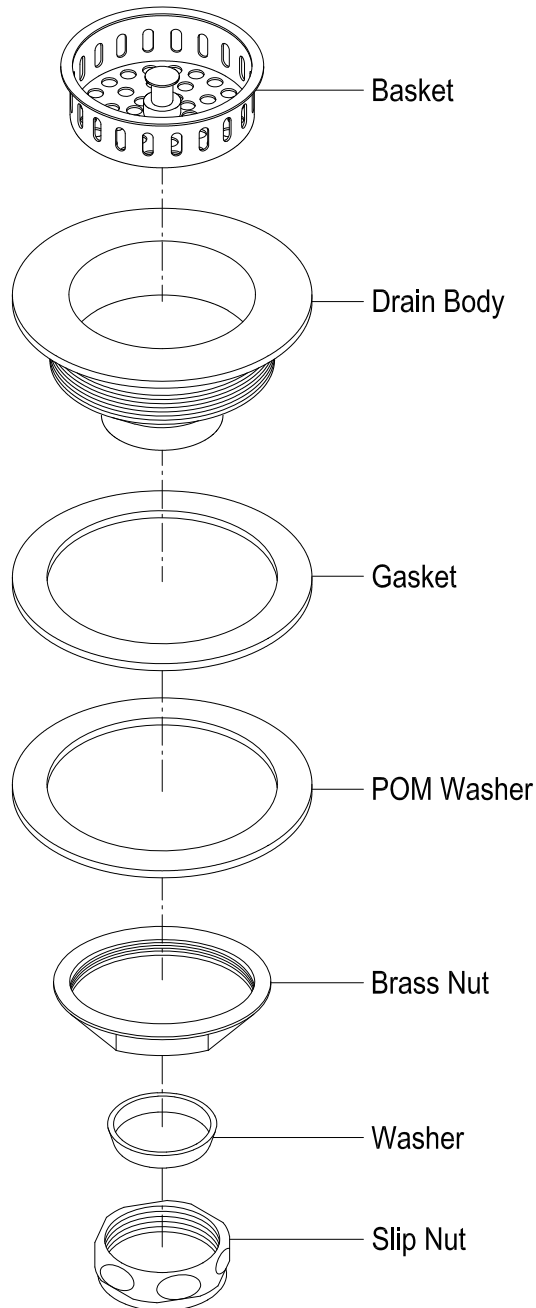

KINGSTON

KITCHEN & BATH

INSTALLATION INSTRUCTIONS

Basket Strainer

NOTE: USE TEFLON TAPE ON ALL THREADED CONNECTIONS

www.kingstonbrass.com

TOLL-FREE CUSTOMER SERVICE: 1-877-2-KBRASS

TECHNICAL SUPPORT E-mail: service@kingstonbrass.com